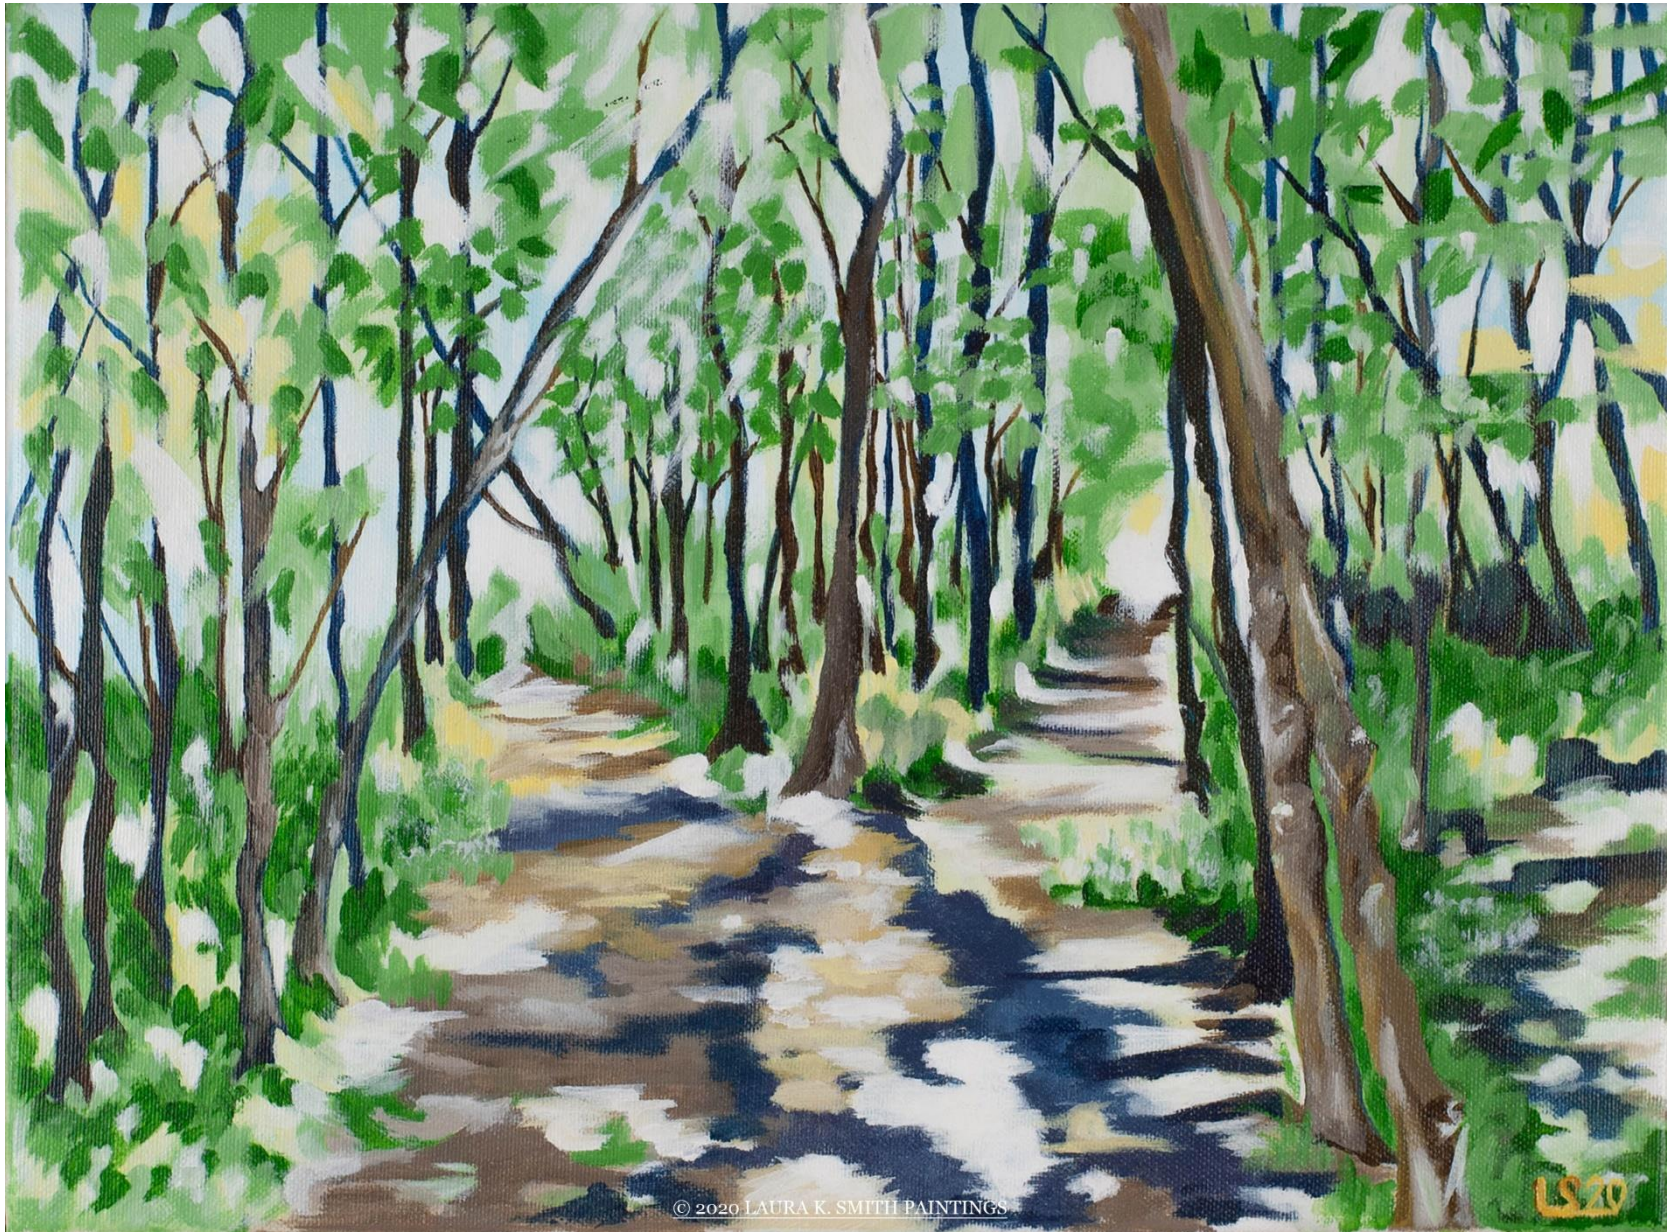

Abstract Sculptural Trees
Acrylic on canvas, 40 x 40 cm, 2020

At work in studio in Moncton, New Brunswick, Canada, Spring 2021

Berry Passage

Acrylic on canvas, 60 x 60 cm, 2020

Villers Abbey Forest
Acrylic on canvas, 50 x 70 cm, 2020

Through the Branches
Acrylic on canvas, 30 x 40 m, 2020

De Haan Large Forest

Acrylic on canvas, 60 x
60 cm, 2020

De Haan Two Paths
Acrylic on canvas, 40 x 30 cm, 2020

De Haan Tree-lined Path
Acrylic on canvas, 40 x 30 cm, 2020