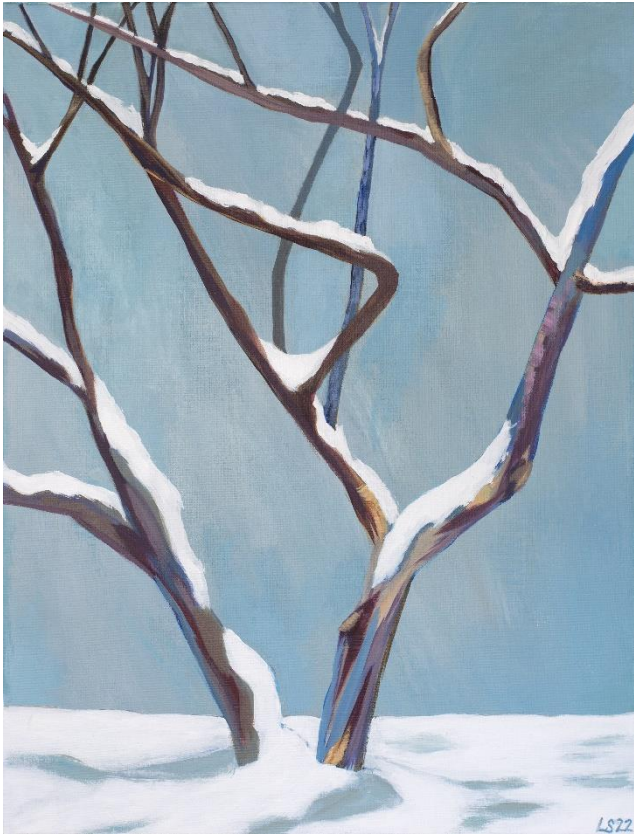

*At work in studio in Ann Arbor, Michigan, USA,
Winter 2021-2022*

Snowy Trees I
Acrylic on canvas, 30 x 40 cm, 2022