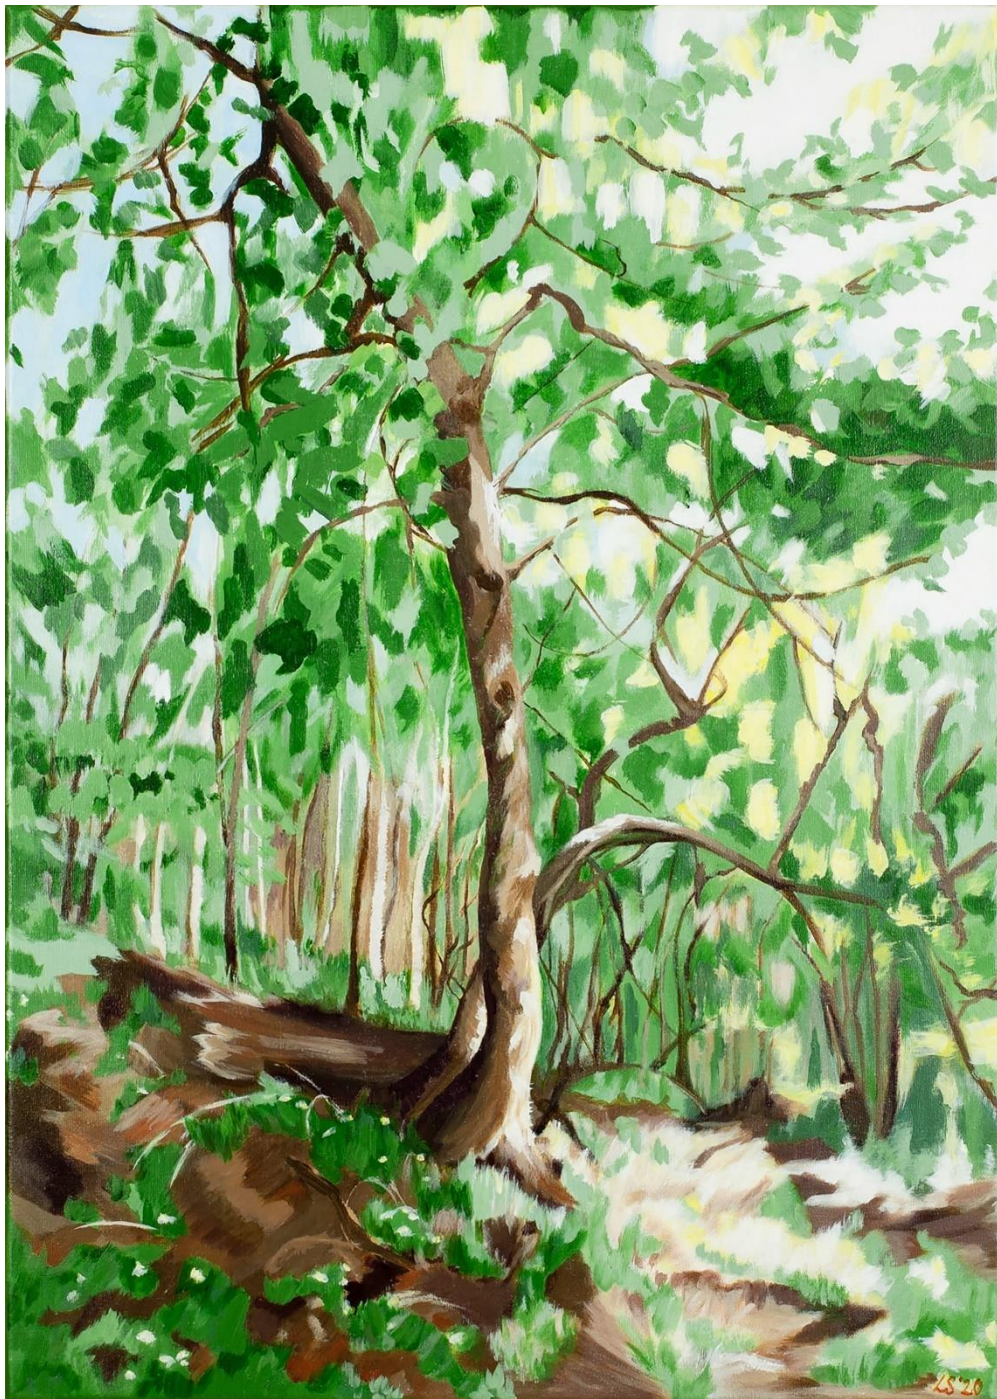

Snowy Trees III

Acrylic on canvas, 40 x 30

cm, 2022

Snowy Trees IV
Acrylic on canvas, 30 x 40 cm, 2022

Snowy Trees V
Acrylic on canvas, 30 x 40 cm, 2022

Winter Path

Acrylic on canvas, 60 x 60 cm, 2021

Vertical Sculptural Trees

Acrylic on canvas, 80 x 100 cm, 2020

**Red Ochre Sculptural
Trees**

Acrylic on canvas, 100 x
80 cm, 2020

**Horizontal
Sculptural
Trees**

Acrylic on
canvas, 90 x
70 cm, 2020

Sculptural Trees

Acrylic on canvas, 60 x 60 cm, 2020

Abstract Sculptural Trees
Acrylic on canvas, 40 x 40 cm, 2020

At work in studio in Moncton, New Brunswick, Canada, Spring 2021

Berry Passage

Acrylic on canvas, 60 x 60 cm, 2020

Villers Abbey Forest
Acrylic on canvas, 50 x 70 cm, 2020

Through the Branches
Acrylic on canvas, 30 x 40 m, 2020

De Haan Large Forest

Acrylic on canvas, 60 x
60 cm, 2020

De Haan Two Paths
Acrylic on canvas, 40 x 30 cm, 2020

De Haan Tree-lined Path
Acrylic on canvas, 40 x 30 cm, 2020