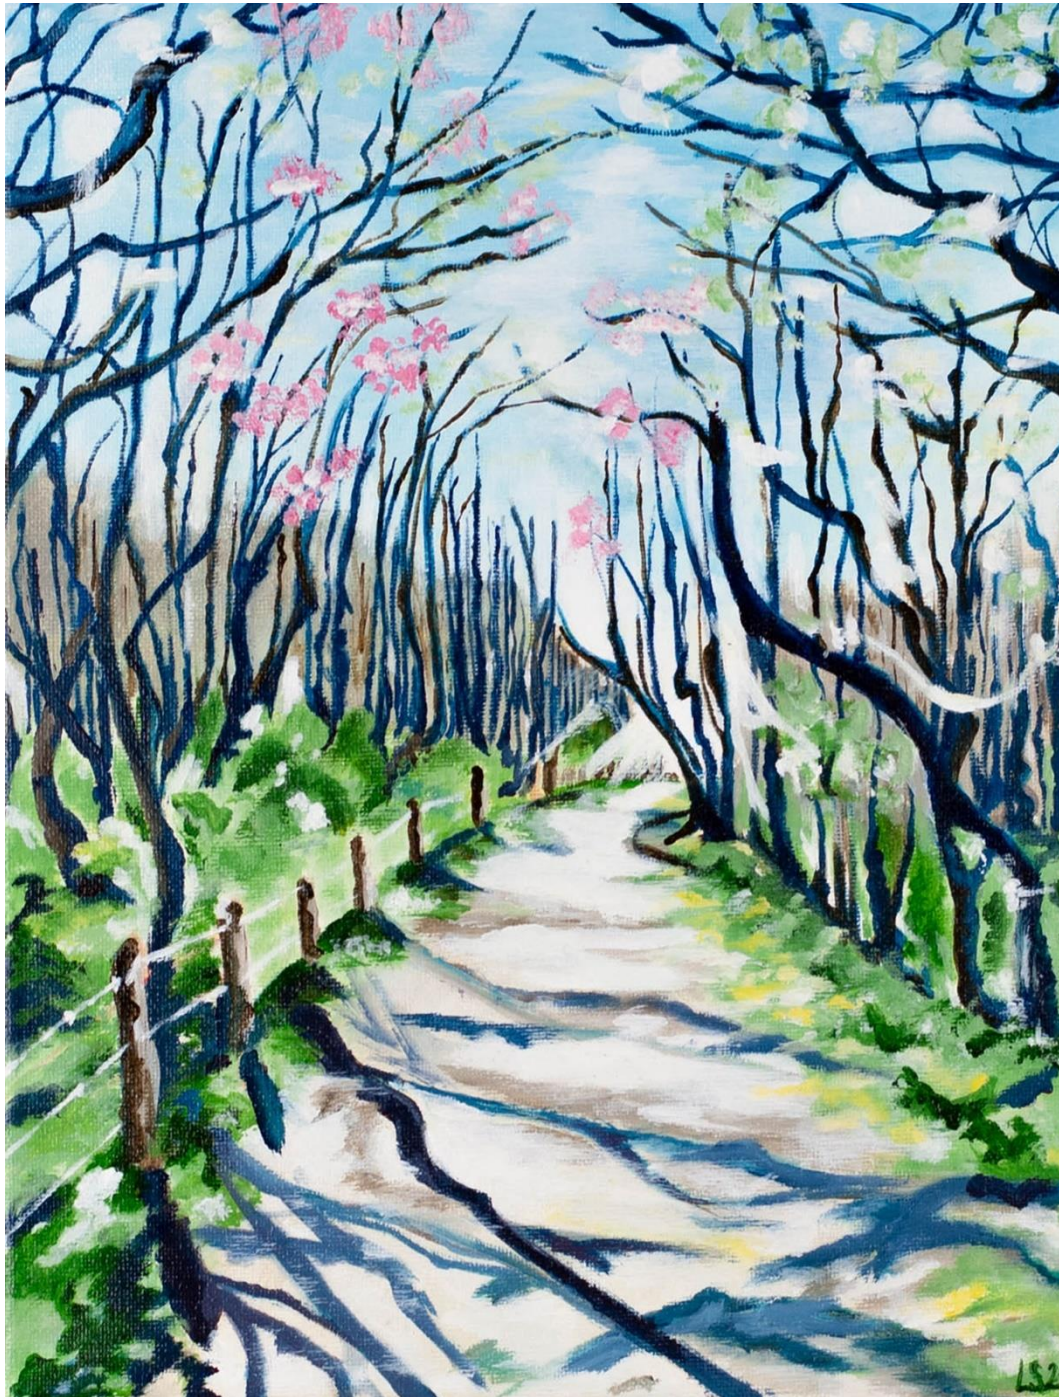

Snowy Trees III

Acrylic on canvas, 40 x 30

cm, 2022

Snowy Trees IV
Acrylic on canvas, 30 x 40 cm, 2022

Snowy Trees V
Acrylic on canvas, 30 x 40 cm, 2022

Winter Path

Acrylic on canvas, 60 x 60 cm, 2021

Vertical Sculptural Trees

Through the Branches
Acrylic on canvas, 30 x 40 m, 2020

De Haan Large Forest

Acrylic on canvas, 60 x
60 cm, 2020

De Haan Two Paths
Acrylic on canvas, 40 x 30 cm, 2020

De Haan Tree-lined Path
Acrylic on canvas, 40 x 30 cm, 2020

De Haan Forest Staircase
Acrylic on canvas, 30 x 40 cm, 2020

De Haan Forest Light
Acrylic on canvas, 30 x 40 cm 2020

Dandelions

Acrylic on canvas, 30 x 40 cm, 2020

De Haan Landscape Shadows
Acrylic on canvas, 21 x 30 cm, 2020