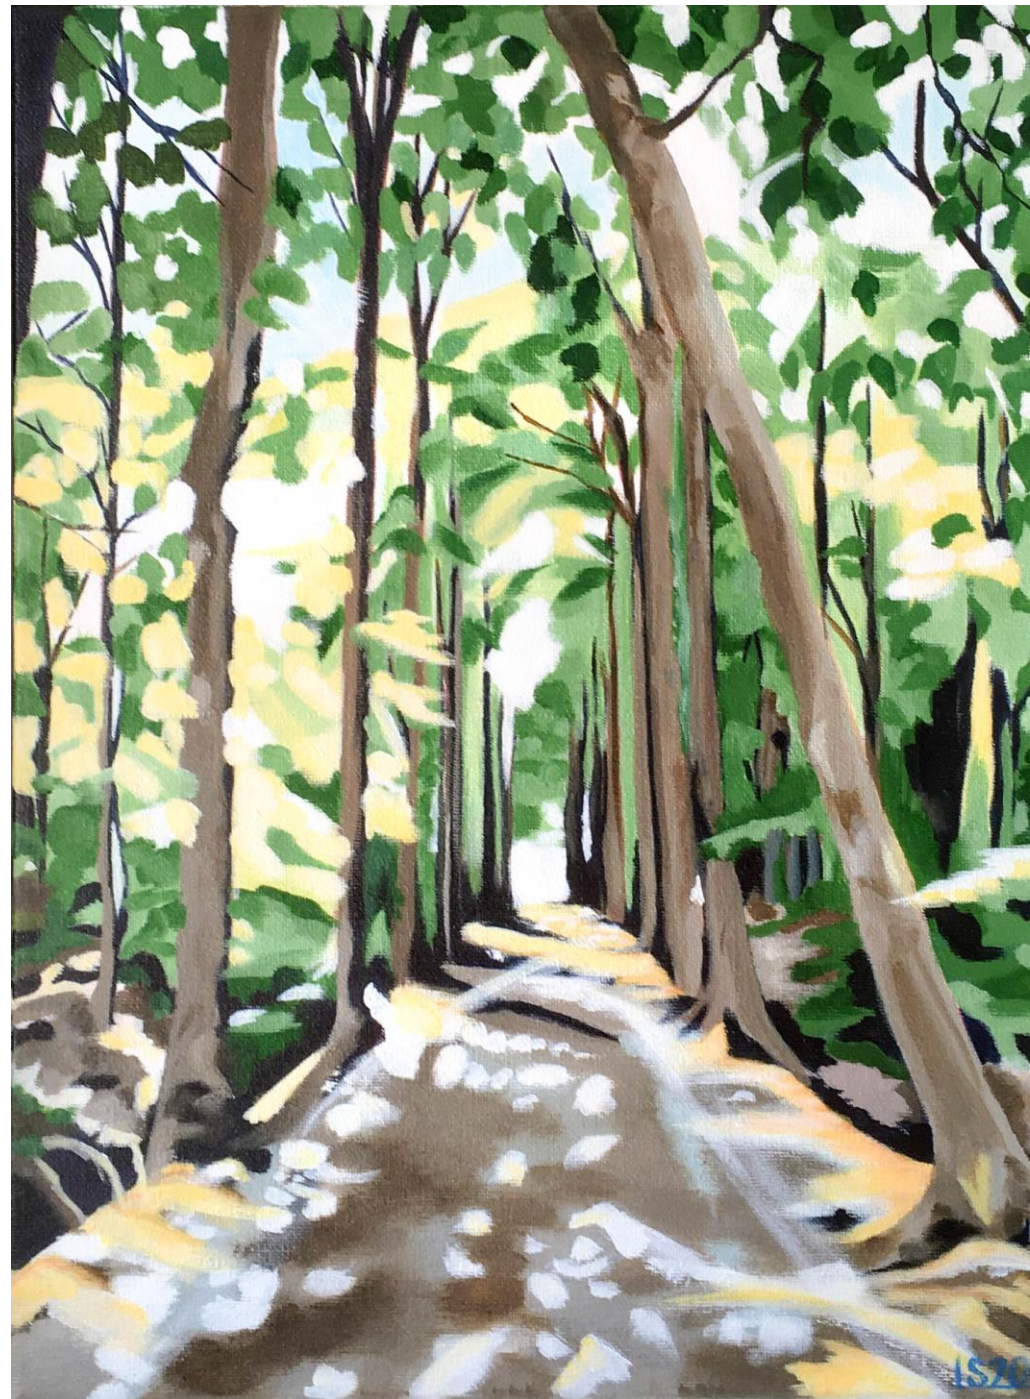

Snowy Trees III

Acrylic on canvas, 40 x 30

cm, 2022

Snowy Trees IV
Acrylic on canvas, 30 x 40 cm, 2022

Snowy Trees V
Acrylic on canvas, 30 x 40 cm, 2022

Winter Path

Acrylic on canvas, 60 x 60 cm, 2021

Vertical Sculptural Trees

Through the Branches
Acrylic on canvas, 30 x 40 m, 2020

De Haan Large Forest

Acrylic on canvas, 60 x
60 cm, 2020

De Haan Two Paths
Acrylic on canvas, 40 x 30 cm, 2020

De Haan Tree-lined Path
Acrylic on canvas, 40 x 30 cm, 2020

De Haan Forest Staircase
Acrylic on canvas, 30 x 40 cm, 2020

De Haan Forest Light
Acrylic on canvas, 30 x 40 cm 2020

Dandelions

Acrylic on canvas, 30 x 40 cm, 2020

De Haan Landscape Shadows
Acrylic on canvas, 21 x 30 cm, 2020