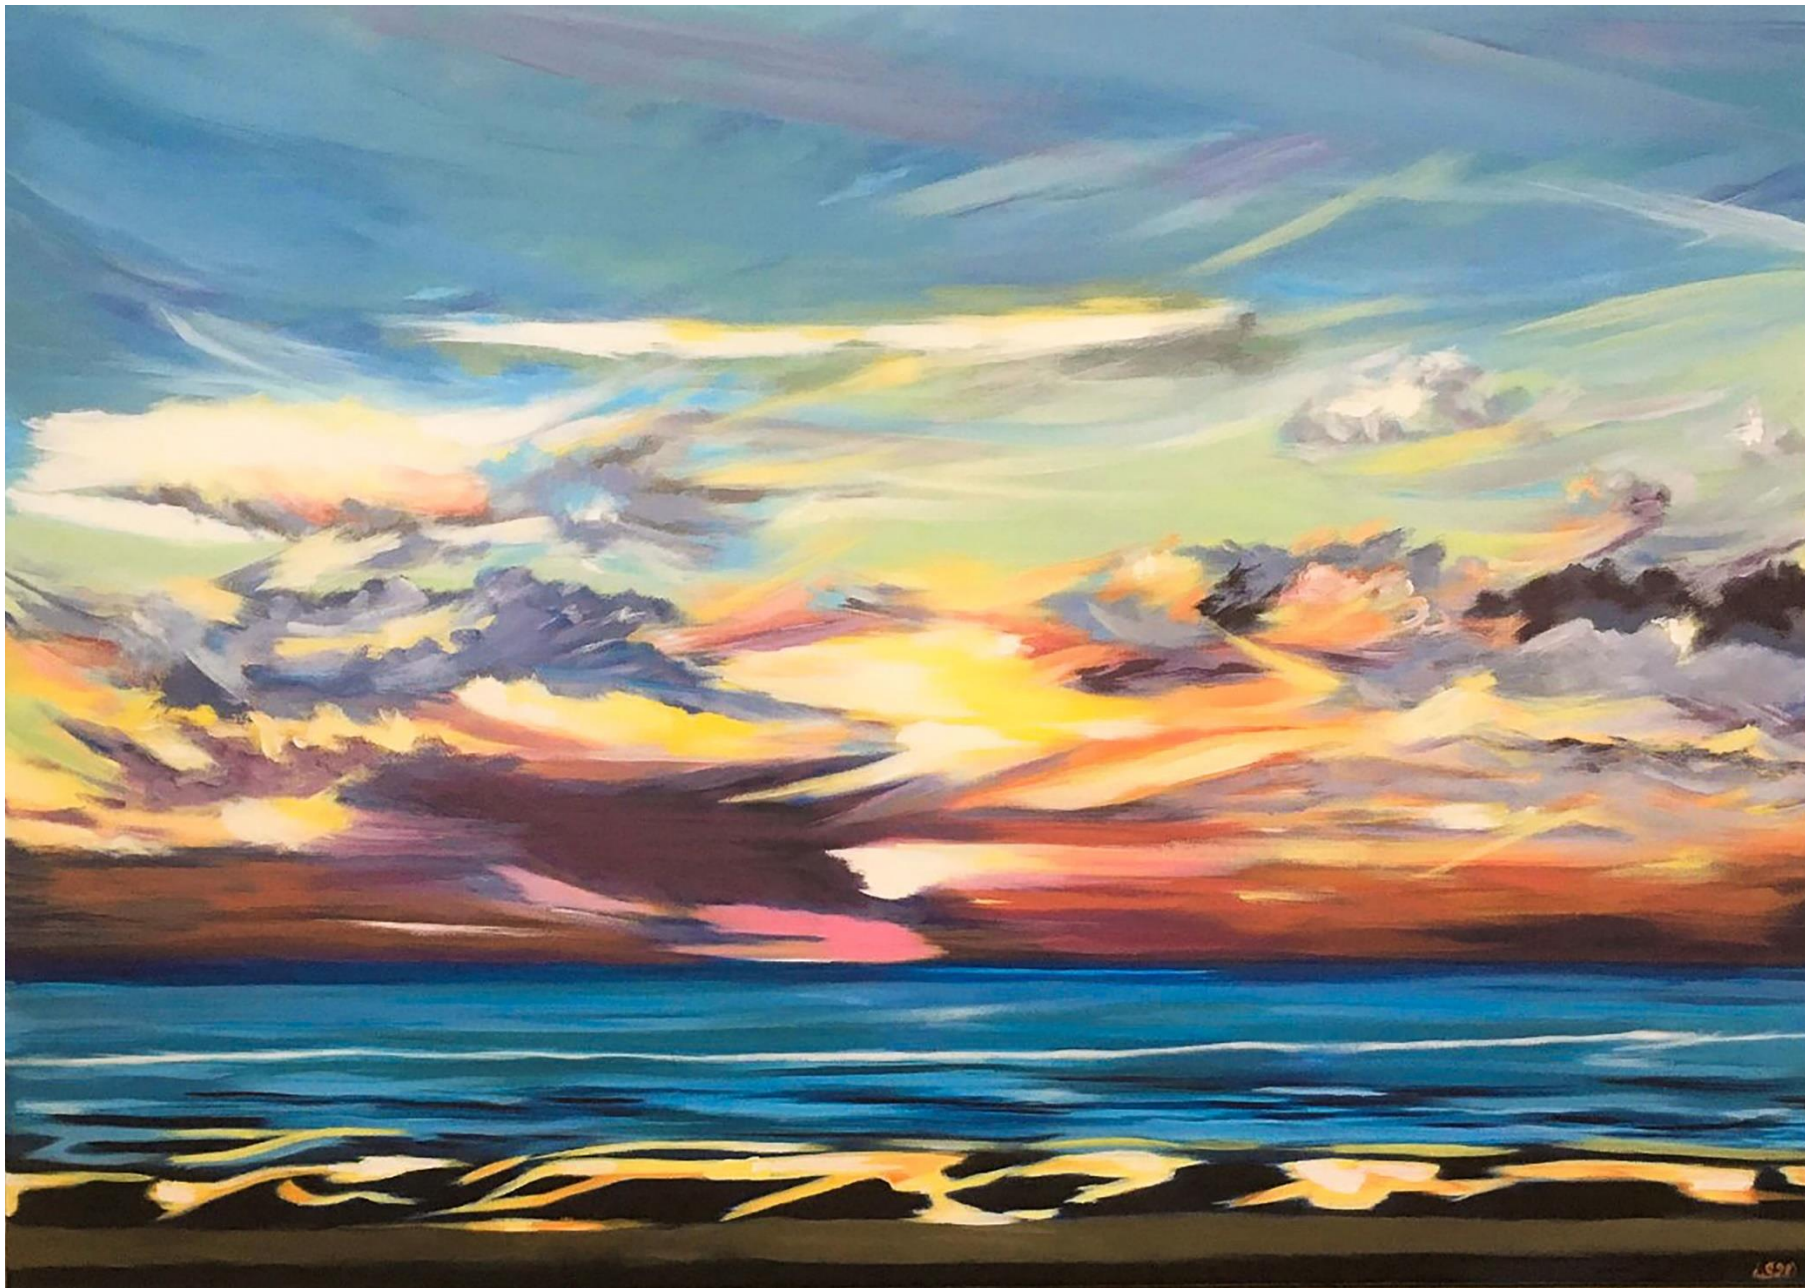

At work in home studio in Brussels, June 2021

De Haan in Blossom
Acrylic on canvas, 30 x 40 cm, 2020

De Haan Sunset

Acrylic on canvas, 40 x 30 cm, 2020

**De Haan
Blue
Sunset**
Acrylic on
canvas, 70 x
50 cm, 2021
Commission