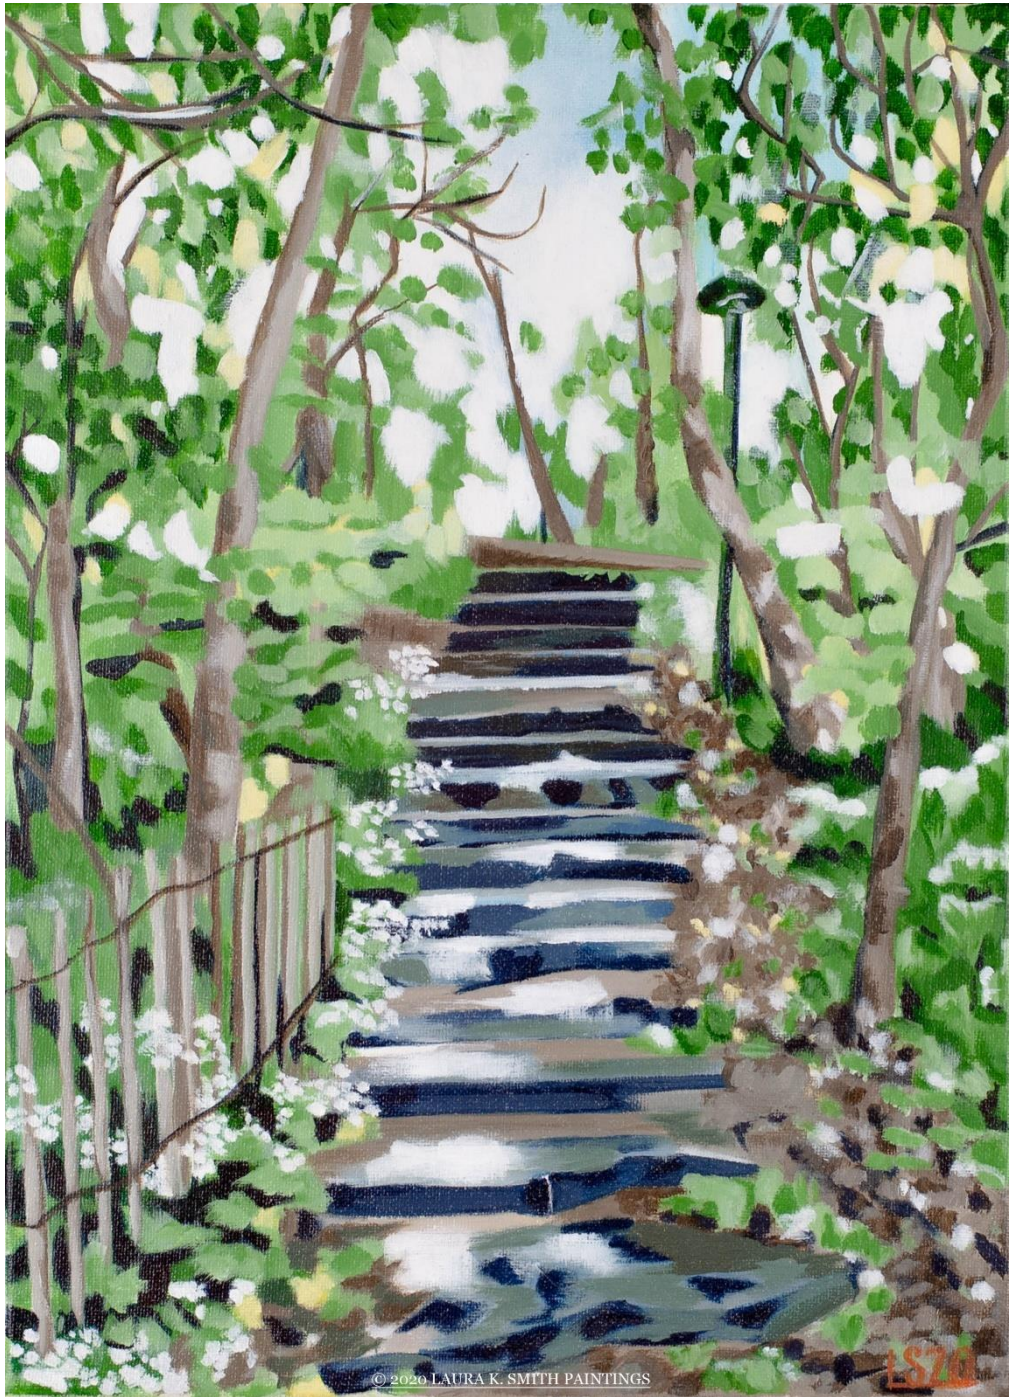

Through the Branches
Acrylic on canvas, 30 x 40 m, 2020

De Haan Large Forest

Acrylic on canvas, 60 x
60 cm, 2020

De Haan Two Paths
Acrylic on canvas, 40 x 30 cm, 2020

De Haan Tree-lined Path
Acrylic on canvas, 40 x 30 cm, 2020

De Haan Forest Staircase
Acrylic on canvas, 30 x 40 cm, 2020

De Haan Forest Light
Acrylic on canvas, 30 x 40 cm 2020

Dandelions

Acrylic on canvas, 30 x 40 cm, 2020

De Haan Landscape Shadows
Acrylic on canvas, 21 x 30 cm, 2020