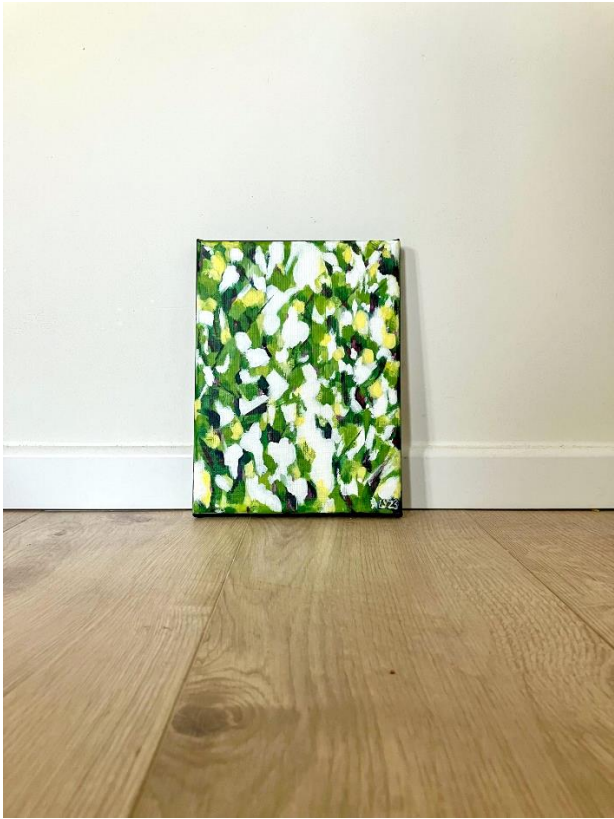

Acrylic on canvas, 60 x 60 cm, 2023

Magnolias I

Acrylic on canvas, 60 x 60 cm, 2023

Swaying Grass

Acrylic on canvas, 80 x 100 cm, 2022

Tree Light

Acrylic on canvas, 18 x 24 cm, 2023

Dahlias Tête-à-tête

Acrylic on canvas, 30 x 40 cm, 2023

French Garden

Acrylic on canvas, 50 x 60 cm, 2023

Joyful Blossoms

Acrylic on canvas, 100 x

80 cm, 2022

Commission

Seaside Poppies

Acrylic on canvas, 120 x 100 cm, 2022

Commission

Sunny Birches
Acrylic on canvas,
100 x 80 cm, 2021
Commission

Prince Edward Island Birches
Acrylic on canvas, 60 x 60 cm 2022
Commission

Cape Breton Trail & Cape Breton View